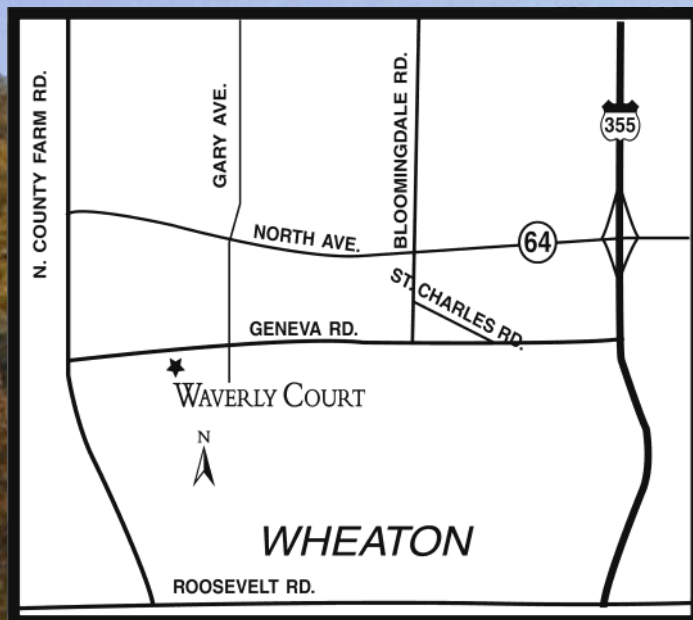

Waverly Court is a new Community of 18 Duplex Townhomes located in unincorporated Wheaton, 1/4 mile West of Gary Ave. on the South Side of Geneva Road.

Nearby Amenities Include:

- ♦ **Wheaton Sport Center**
1 mile South of Waverly Court just West of Gary Ave..
- ♦ Walk or ride your bicycle on the **Illinois Prairie Path** — it's just minutes away.
- ♦ **Arrowhead Golf Course**
- ♦ **Cantigny Golf Course**

Transportation Information

Easy access to North Avenue/Route 64, 355, and the Elgin O'Hare Expressway.

- ♦ Dial-A-Ride (630) 892-1999
- ♦ Metra Train Station
www.metrarail.com
- ♦ PACE Bus Service
www.pacebus.com